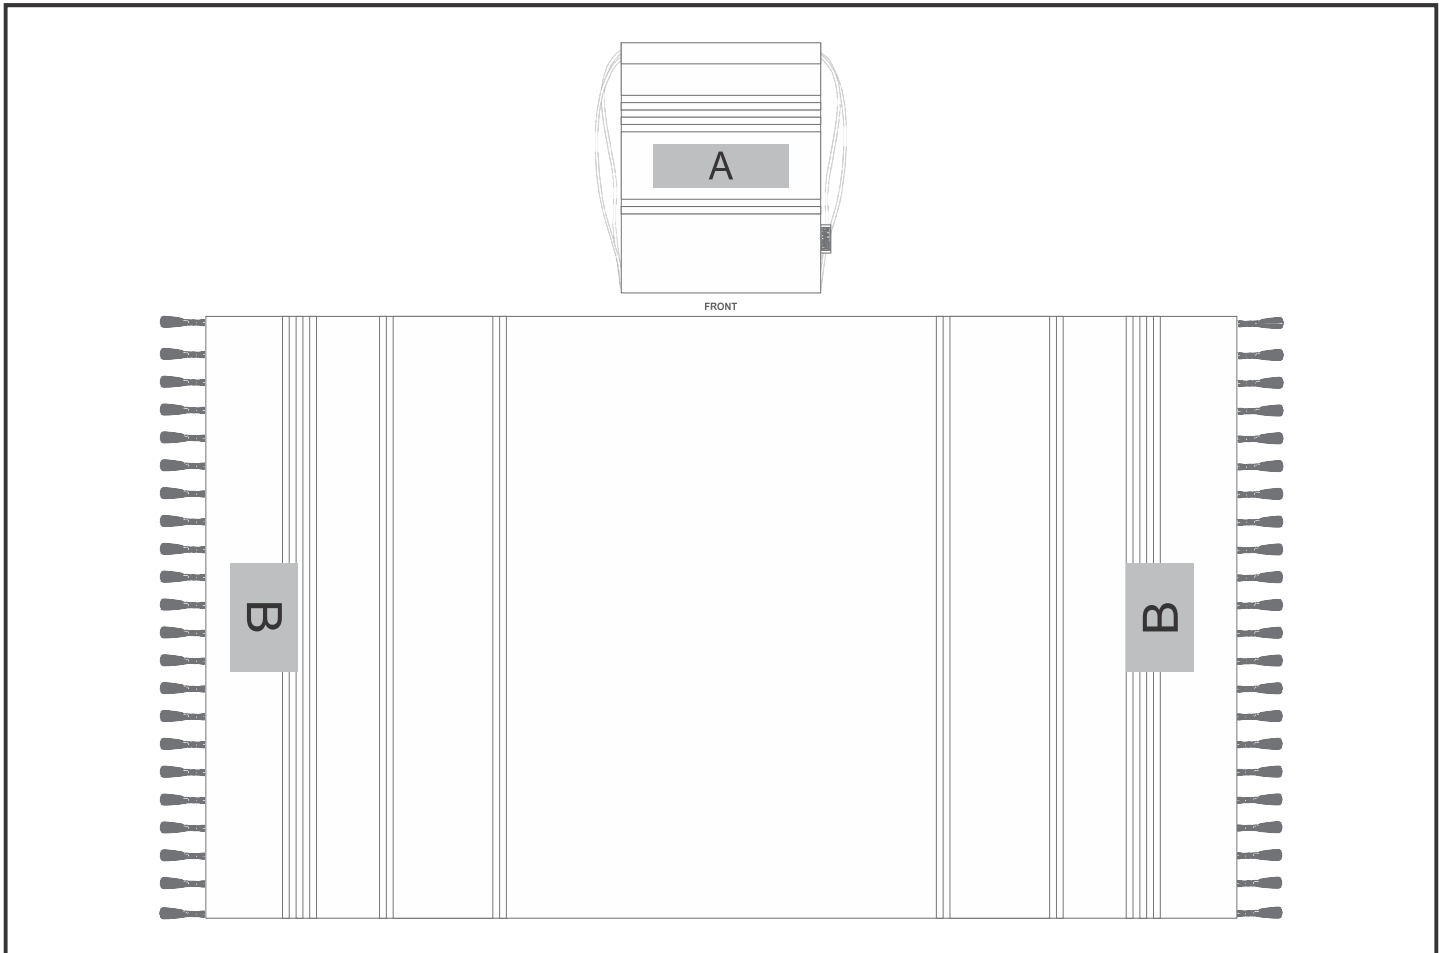

GP-UB-39-B

US Basic Santa Cruz Cotton-Rich Beach Towel & Bag

Need to know:

- Includes 1-Position Digital Transfer on Bag (setup fees apply)
- Texture of Item will affect the quality of Screen Print.
- Please note that we cannot guarantee the print will be in the middle of the lines due to the item not being consistent

Branding Options:

Position	Branding Method (Branding Code)	No. of Colours	Dimension
A	Digital Direct Transfer (DDT-D)	Full Colour	105mm wide x 60mm high
A	Digital Direct Transfer (DDT-A)	Full Colour	148mm wide x 60mm high
A	Digital Direct Transfer (DDT-B)	Full Colour	200mm wide x 60mm high
B	Embroidery (EM-OTHER)	N/A	150mm wide x 100mm high